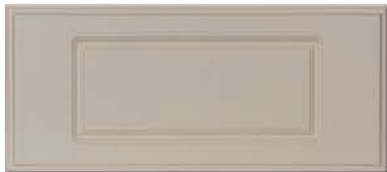

◀
CM 300
Min Door Size:
8" x 8"
Max Door Size:
36" x 72"
ROUTED DF
Min DF Height:
5.5"

Color Shown: Almond