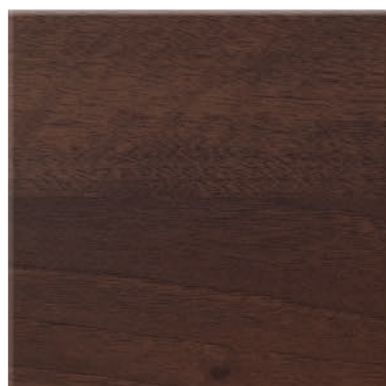

WALNUT AMATI