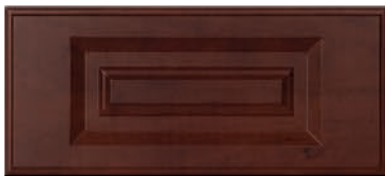

▶
CM 530
Min Door Size:
8" x 8"
Max Door Size:
36" x 72"
ROUTED DF
Min DF Height:
6.5"

Color Shown: Summer Flame