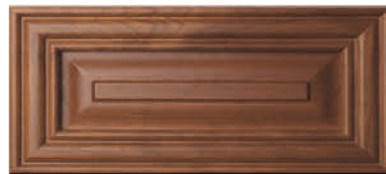

◀
DERBY
Min Door Size:
7.5" x 7.5"
Max Door Size:
30" x 72"
Standard Frame:
2.25"
5-PIECE DF
DF Min Height:
6.5" (with 1.75" Frame)

Species Shown: Cherry