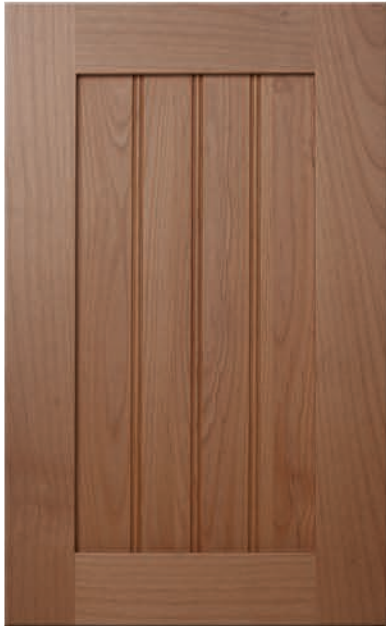

◀
CAPTIVA
Min Door Size:
7" x 7"
Max Door Size:
30" x 72"
Standard Frame:
2.5"
5-PIECE DF
DF Min Height:
5.5" (with 1.5" Rails)

Species Shown: Select Alder