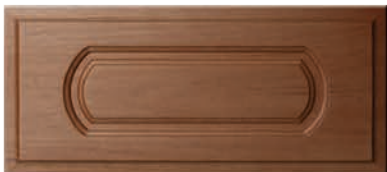

◀
GEMINI
Min Door Size:
9" x 9"
Max Door Size:
26.25" x 72"
Standard Frame:
2.25"
ROUTED DF
DF Min Height:
4.5"

Species Shown: Select Alder