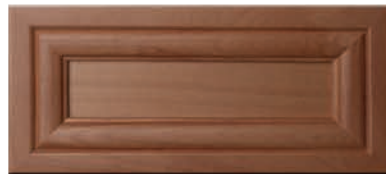

Species Shown: Select Cherry

◀
GEORGIA

Min Door Size:
9" x 9"

Max Door Size:
30" x 72"

Standard Frame:
3"

5-PIECE DF
DF Min Height:
7" (with 2" Frame)

Species Shown: Knotty Alder

◀
ATLANTA
(1/4" Recessed Panel)