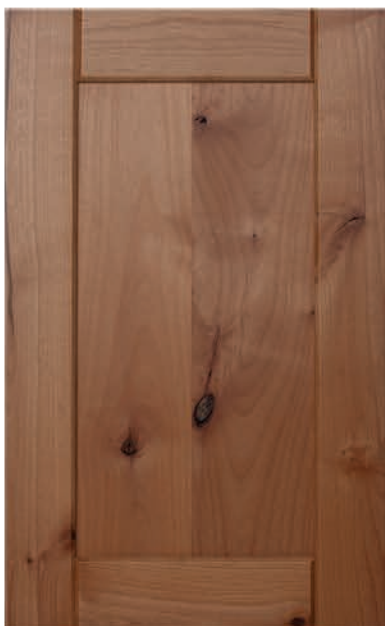

▶
VILLA MARIA
(Solid Recessed Panel)

Min Door Size:
7" x 7"

Max Door Size:
30" x 72"

Standard Frame:
2.5"

5-PIECE DF
DF Min Height:
5.5" (with 1.5" Rails)

Species Shown: Rustic Knotty Alder